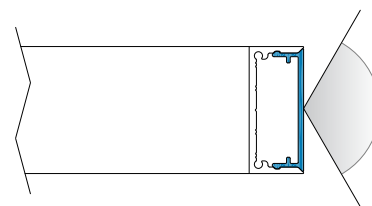

Switch (Table, Floor only)	-
Flex color (Table, Floor only)	transparent
Flex lenght (Table, Floor only)	-
Physical dimensions	D. 2000 mm x Section H. 35 mm x W. 15 mm + 2000 mm adjustable wire
Shade (Glass, Fabric only)	-

Plumbeo code: C19AL-0007-Do4Roo

Specification description

Measures

FIXING TO PLASTER

max 2000 mm adjustable

2000 mm

.IN Inward light option

.OT Outward light option