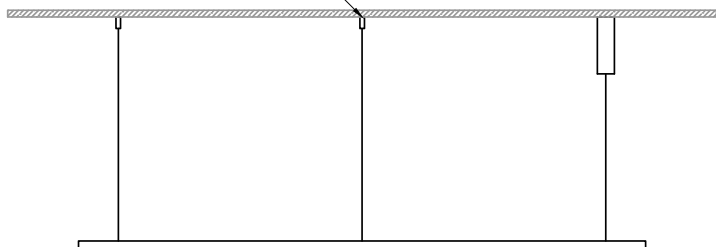

Switch (Table, Floor only)	-
Flex color (Table, Floor only)	transparent
Flex lenght (Table, Floor only)	-
Physical dimensions	D. 2000 mm x Section H. 35 mm x W. 15 mm + 2000 mm adjustable wire
Shade (Glass, Fabric only)	-

Plumbeo code: C19AL-0007-Do4Roo

Specification description

Measures

FIXING TO PLASTER

max 2000 mm adjustable

2000 mm

.IN Inward light option

.OT Outward light option