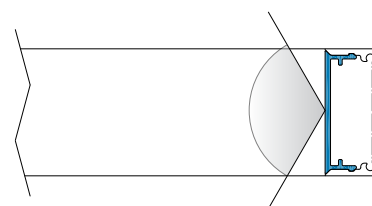

Switch (Table, Floor only)	-
Flex color (Table, Floor only)	transparent
Flex lenght (Table, Floor only)	-
Physical dimensions	D. 2000 mm x Section H. 35 mm x W. 15 mm + 2000 mm adjustable wire
Shade (Glass, Fabric only)	-

Plumbeo code: C19AL-0007-Do4Roo

Specification description

Measures

FIXING TO PLASTER

max 2000 mm adjustable

2000 mm

.IN Inward light option

.OT Outward light option